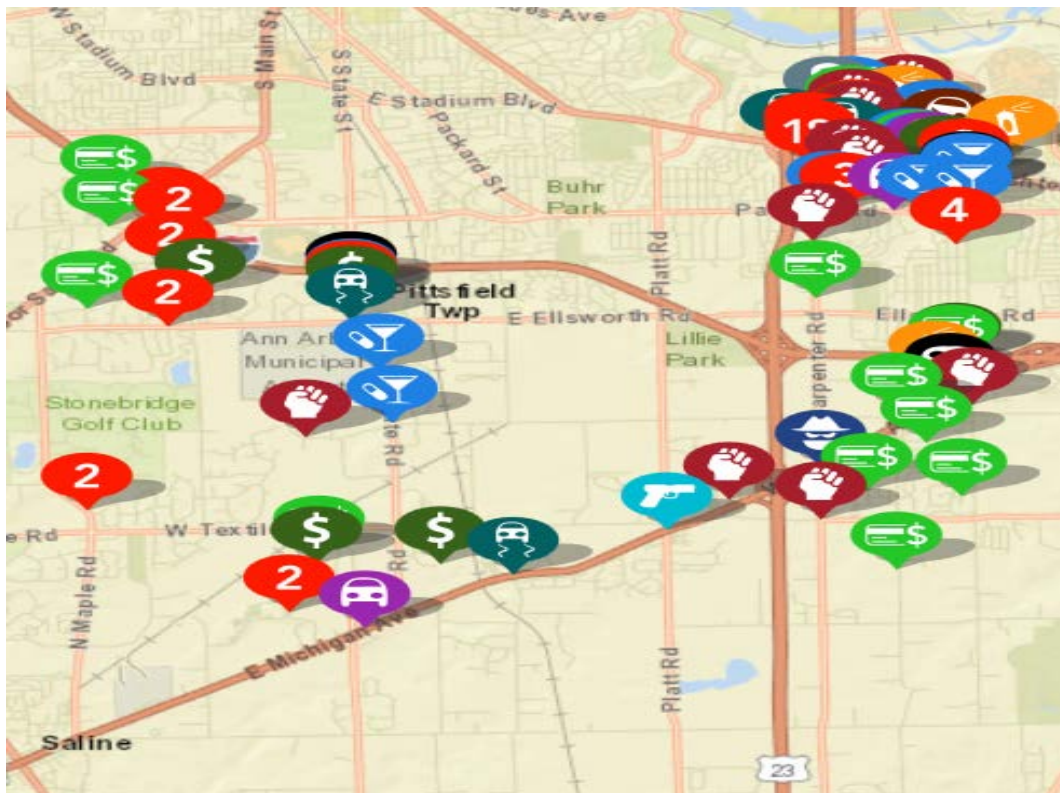

Bi-Weekly Public Safety Activity Summary

April 1st - 30th, 2018

“Click the image below for 1 month of CrimeMapping details”

CrimeMapping.com Map- click on “show reports / print” for details.

April 1st-30th, 2018, showing crime types: *Arson, Assault, Burglary, Disturbing the Peace, Drugs / Alcohol Violations, DUI, Fraud, Homicide, Motor Vehicle Theft, Robbery, Sex Crimes, Theft / Larceny, Vandalism, Vehicle Break-In / Theft, Weapons*

Join us at the 10th Annual Passport 2 Pittsfield (P2P) Open House!

Join us at the 10th Annual Passport 2 Pittsfield (P2P) Open House!

Pittsfield Charter Township will host its 10th Passport 2 Pittsfield (P2P) Open House on Sunday, May 6, 2017 from 1:00-4:00 PM. All are welcome to hop onto a AAATA bus and visit four Township facilities: Township Hall (6201 W. Michigan Ave.), Public Safety (6227 W. Michigan Ave.), Utilities Field Office (4467 Concourse Drive), and Parks & Recreation at Lillie Park (4365 Platt Road, Ann Arbor, MI 48108).

“Conceived of as a way to showcase ongoing projects, over the course of a decade, this annual event has transformed into a vibrant family-friendly space where folks of all age groups have hands-on activities to engage with: ranging from community art project to planting trees to doing a mock planning and building process using recycled materials. We hope you stop by and enjoy the 10th P2P on Sunday,” notes Supervisor Mandy Grewal. This free event gives area residents an inside look into how Pittsfield Township conducts its work on behalf of its residents. Each department will host family-friendly activities to show a sample of life in public service. Visitors will receive a P2P passport that can be stamped as they participate in each activity.