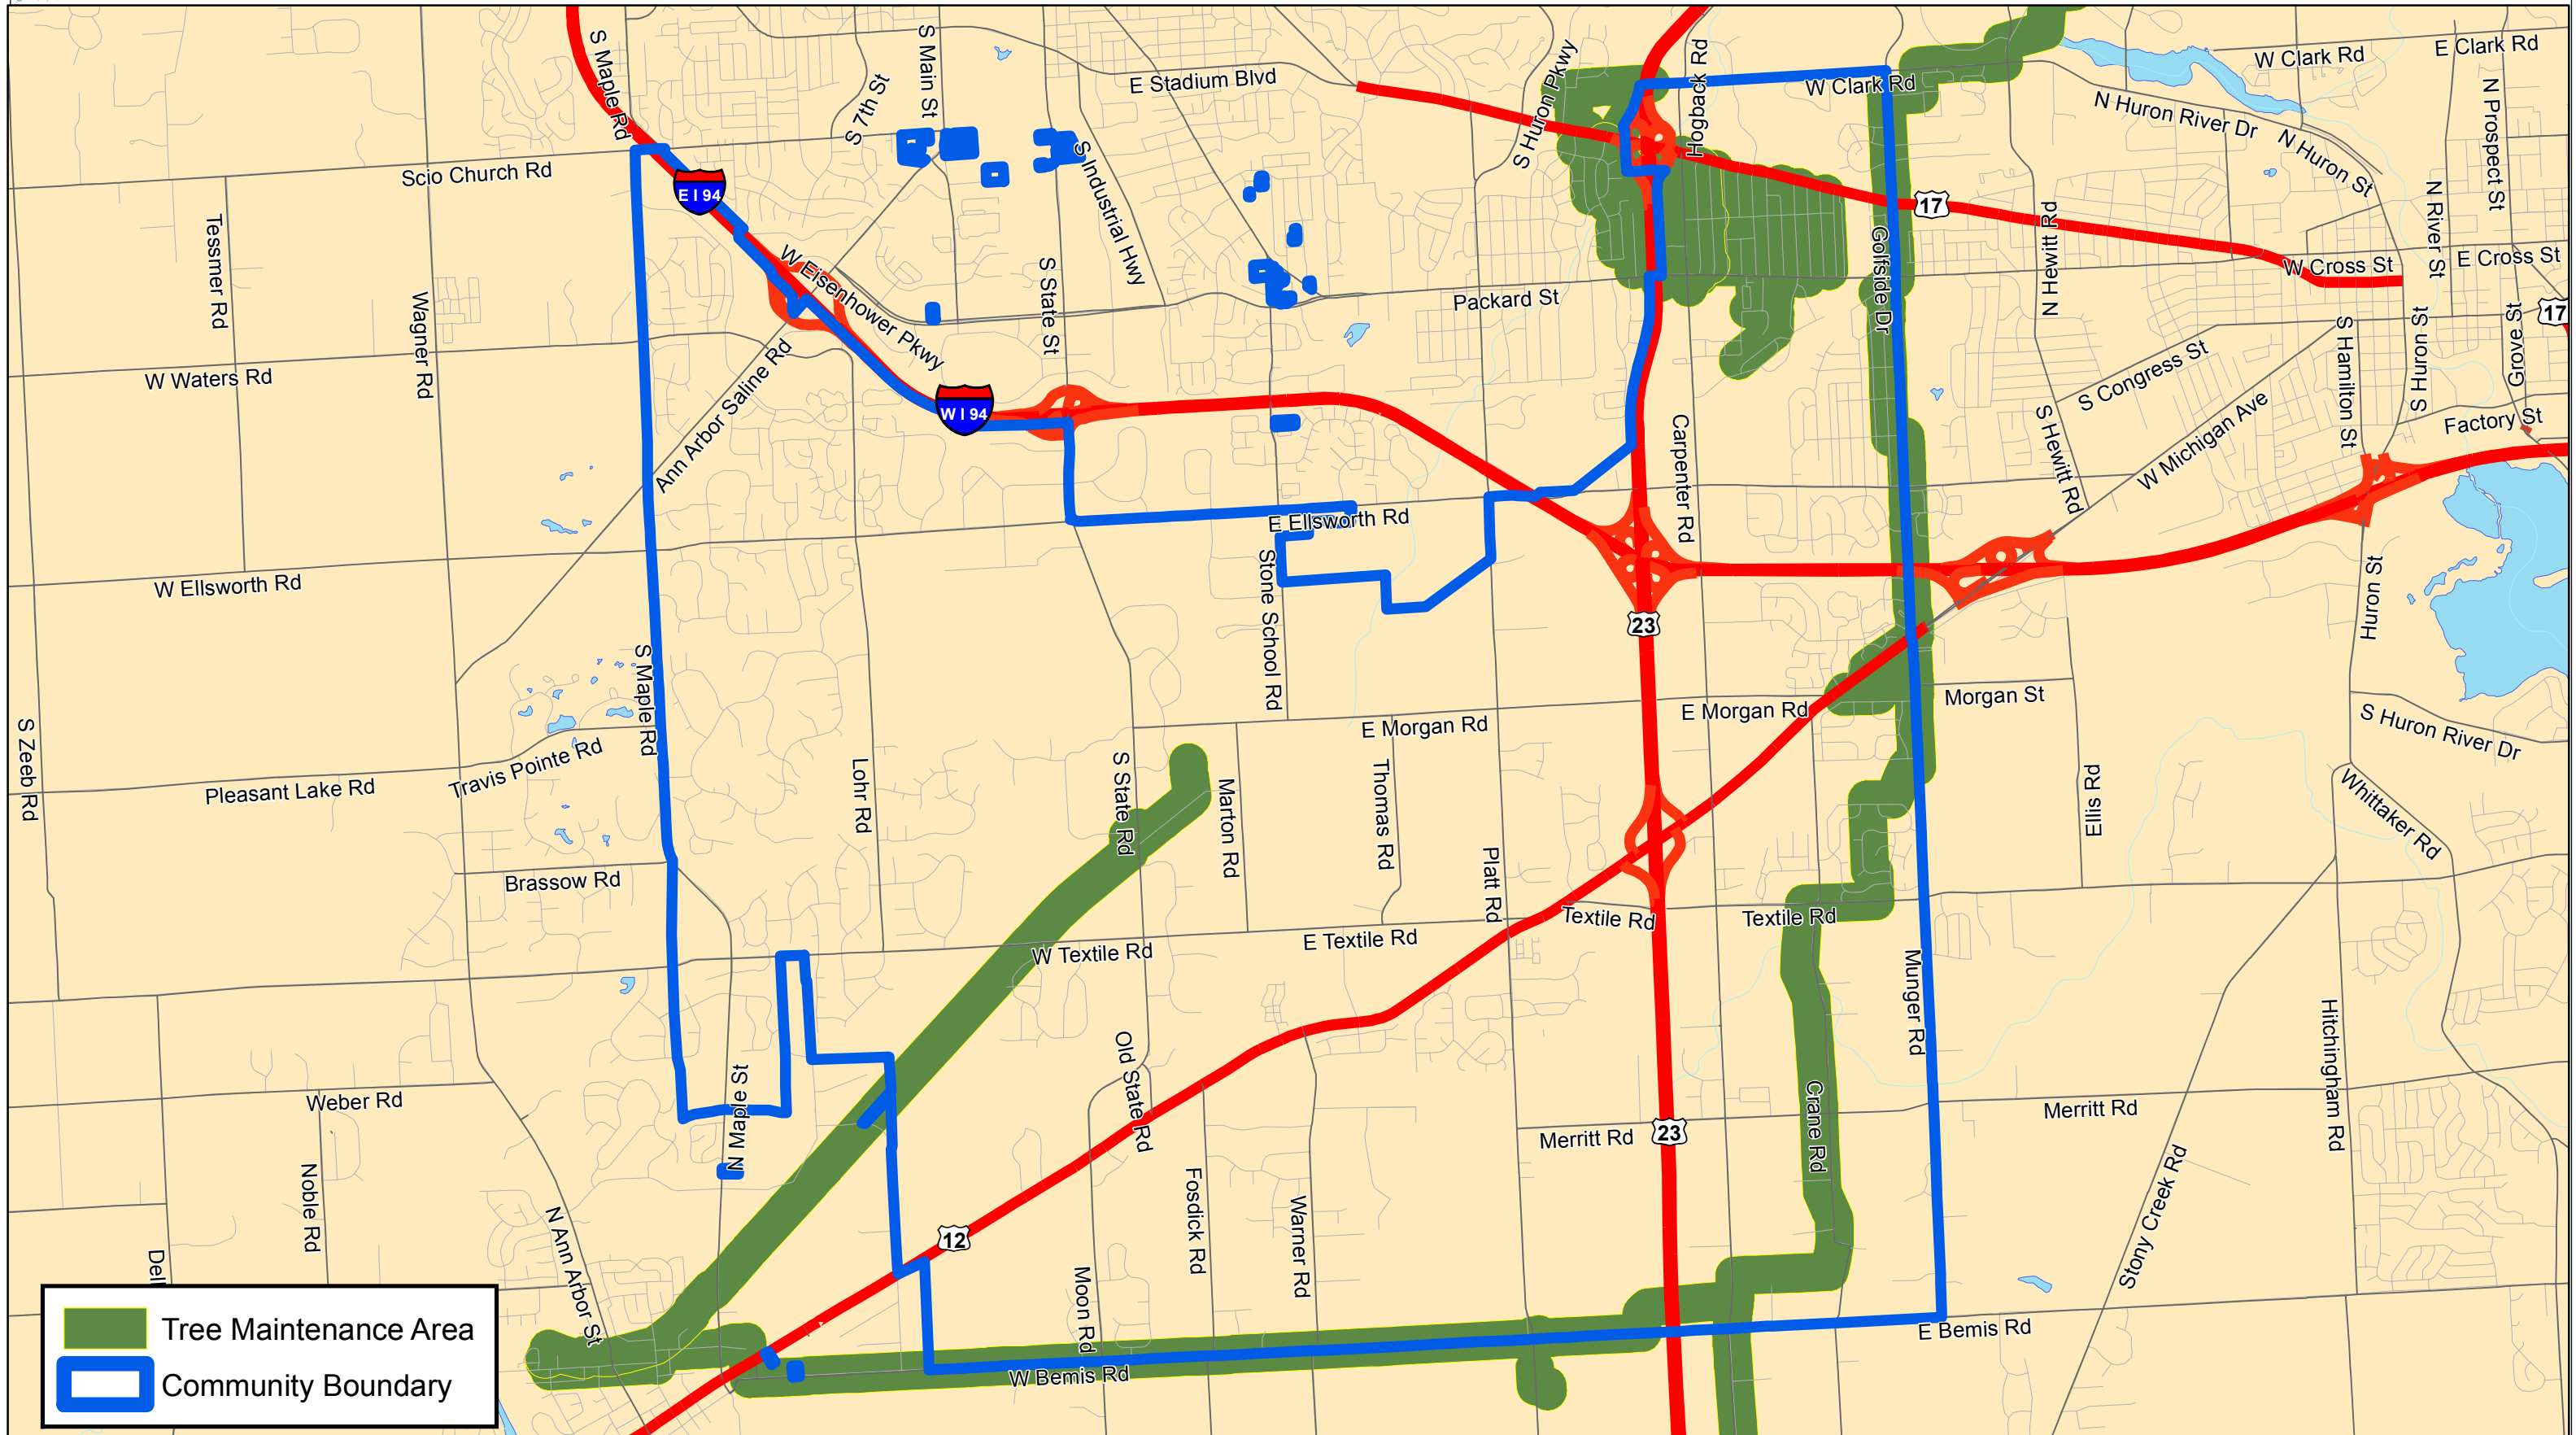

2019 Tree Trim Maintenance Program Pittsfield Township

 Tree Maintenance Area
 Community Boundary

- Two-thirds of the time DTE Energy customers spend without power is due to trees.
- Tree trimming is an industry-wide solution to prevent outages. DTE Energy follows industry best practice and standards for tree trimming.
- DTE Energy works collaboratively with customers every step of the way to address their concerns before we begin work.

Please note: During 2019, DTE is planning to trim trees within the area shaded green. Additional tree work may be necessary based on circuit performance to improve reliability. Severe weather, or other circumstances may change the timing and extent of the work performed.