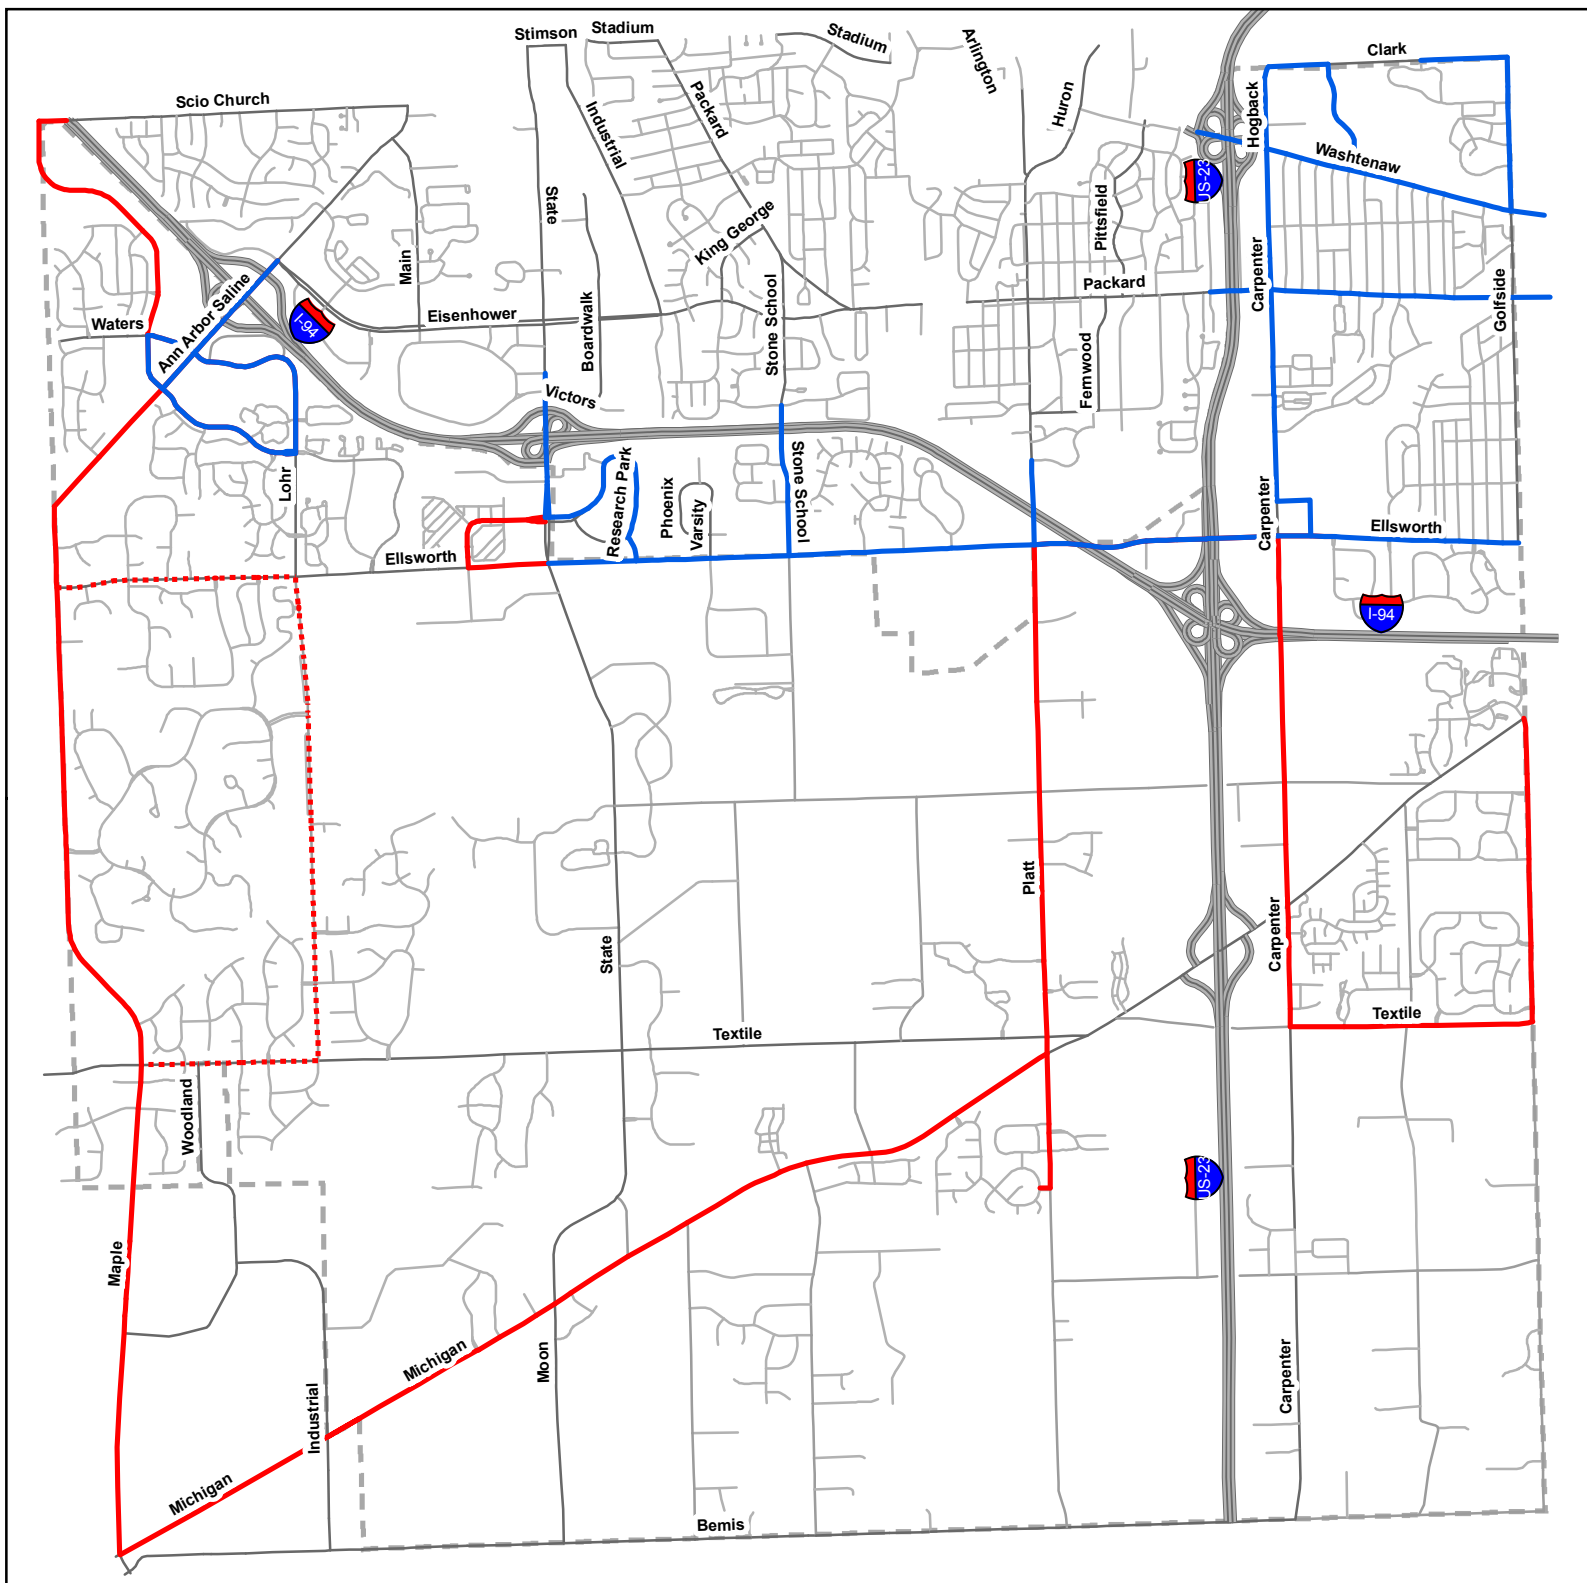

AAATA Transit Routes

Pittsfield Charter Township
Washtenaw County, Michigan

AAATA Transit Route Types

- Alternate Potential
- Existing
- Potential

1 Miles